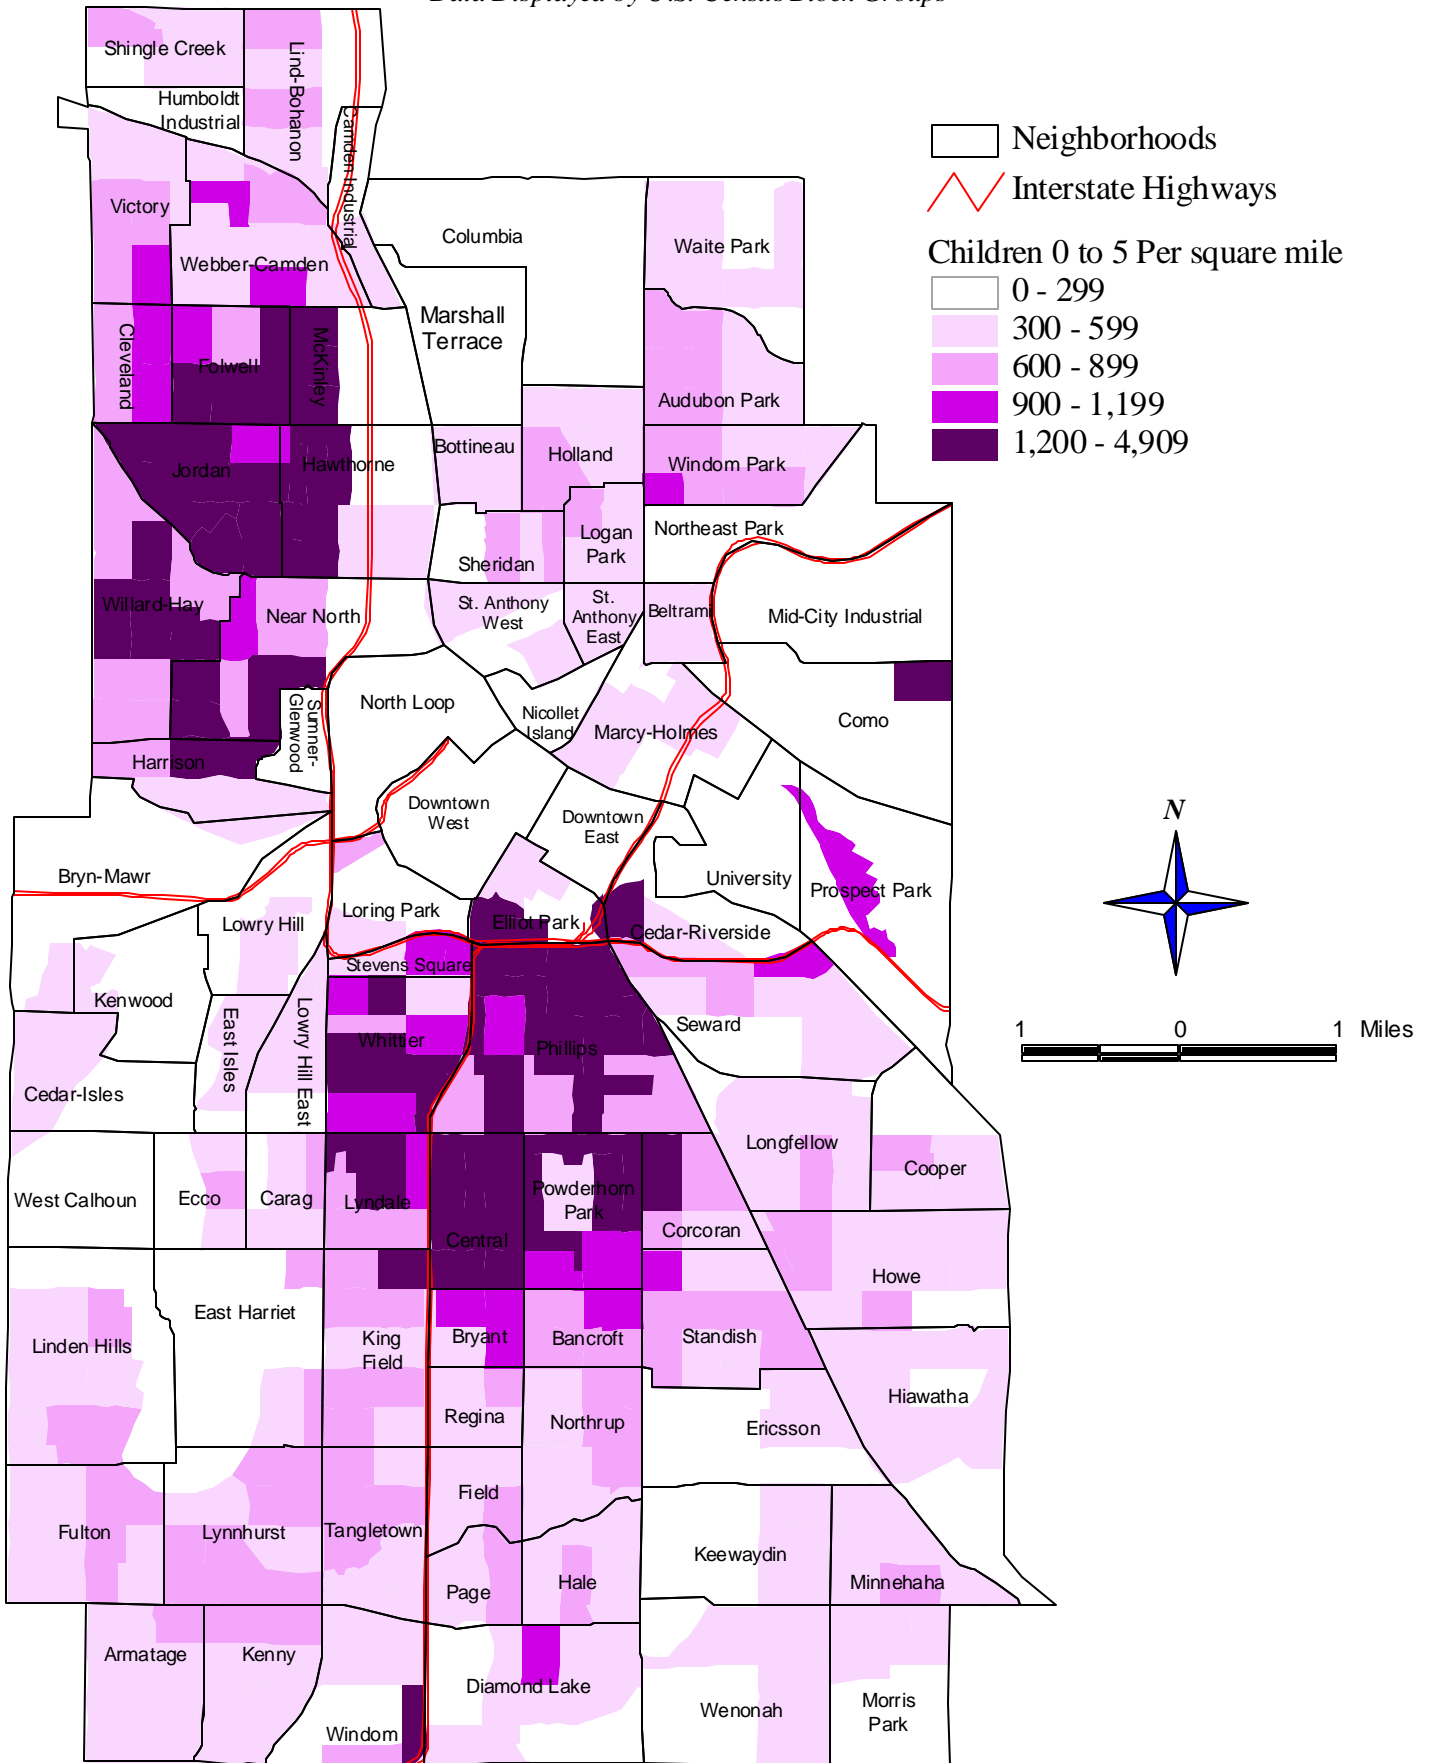

Children Age 0-5 Per Square Mile, Minneapolis, 2000 Census

Data Displayed by U.S. Census Block Groups

Source: U.S. Census Bureau, Summary File 1

Produced by: Hennepin County Department of Children, Family, and Adult Services